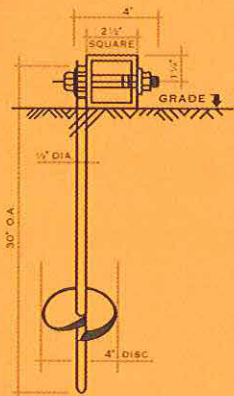

*Note: Frame 1 ft.
shorter than roof
lengthwise.

12'w x 31'L		18'w x 31'L		20'w x 31'L		22'w x 31'L		24'w x 31'L	
12' x 31'	$1095.00	18' x 31'	$1195.00	20' x 31'	$1495.00	22' x 31'	$1795.00	24' x 31'	$1995.00
7 Ft. Leg	$75.00	7 Ft. Leg	$75.00	7 Ft. Leg	$75.00	7 Ft. Leg	$75.00	7 Ft. Leg	$75.00
Braces	$100.00	Braces	$100.00	Braces	$100.00	Braces	$100.00	Braces	$100.00
10 Ft. Sides	$250.00	10 Ft. Sides	$250.00	10 Ft. Sides	$250.00	10 Ft. Sides	$250.00	10 Ft. Sides	$250.00
Back	$425.00	Back	$505.00	Back	$585.00	Back	$665.00	Back	$745.00
Front	$425.00	Front	$505.00	Front	$585.00	Front	$665.00	Front	$745.00
Roll Up Door (9'X 7')	$350.00	Roll Up Door (9'X 7')	$350.00	Roll Up Door (9'X 7')	$350.00	Roll Up Door (9'X 7')	$350.00	Roll Up Door (9'X 7')	$350.00
Price With Options ⇨	$2720.00	Price With Options ⇨	$2980.00	Price With Options ⇨	$3440.00	Price With Options ⇨	$3900.00	Price With Options ⇨	$4260.00
12'w x 36'L		18'w x 36'L		20'w x 36'L		22'w x 36'L		24'w x 36'L	
12' x 36'	$1295.00	18' x 36'	$1395.00	20' x 36'	$1795.00	22' x 36'	$2095.00	24' x 36'	$2295.00
7 Ft. Leg	$85.00	7 Ft. Leg	$85.00	7 Ft. Leg	$85.00	7 Ft. Leg	$85.00	7 Ft. Leg	$85.00
Braces	$120.00	Braces	$120.00	Braces	$120.00	Braces	$120.00	Braces	$120.00
10 Ft. Sides	$250.00	10 Ft. Sides	$250.00	10 Ft. Sides	$250.00	10 Ft. Sides	$250.00	10 Ft. Sides	$250.00
Back	$425.00	Back	$505.00	Back	$585.00	Back	$665.00	Back	$745.00
Front	$425.00	Front	$505.00	Front	$585.00	Front	$665.00	Front	$745.00
Roll Up Door (9'X 7')	$350.00	Roll Up Door (9'X 7')	$350.00	Roll Up Door (9'X 7')	$350.00	Roll Up Door (9'X 7')	$350.00	Roll Up Door (9'X 7')	$350.00
Price With Options ⇨	$2950.00	Price With Options ⇨	$3210.00	Price With Options ⇨	$3770.00	Price With Options ⇨	$4230.00	Price With Options ⇨	$4590.00
12'w x 41'L		18'w x 41'L		20'w x 41'L		22'w x 41'L		24'w x 41'L	
12' x 41'	$1495.00	18' x 41'	$1695.00	20' x 41'	$2095.00	22' x 41'	$2495.00	24' x 41'	$2695.00
7 Ft. Leg	$100.00	7 Ft. Leg	$100.00	7 Ft. Leg	$100.00	7 Ft. Leg	$100.00	7 Ft. Leg	$100.00
Braces	$140.00	Braces	$140.00	Braces	$140.00	Braces	$140.00	Braces	$140.00
10 Ft. Sides	$250.00	10 Ft. Sides	$250.00	10 Ft. Sides	$250.00	10 Ft. Sides	$250.00	10 Ft. Sides	$250.00
Back	$425.00	Back	$505.00	Back	$585.00	Back	$665.00	Back	$745.00
Front	$425.00	Front	$505.00	Front	$585.00	Front	$665.00	Front	$745.00
Roll Up Door (9'X 7')	$350.00	Roll Up Door (9'X 7')	$350.00	Roll Up Door (9'X 7')	$350.00	Roll Up Door (9'X 7')	$350.00	Roll Up Door (9'X 7')	$350.00
Price With Options ⇨	$3185.00	Price With Options ⇨	$3545.00	Price With Options ⇨	$4105.00	Price With Options ⇨	$4665.00	Price With Options ⇨	$5025.00