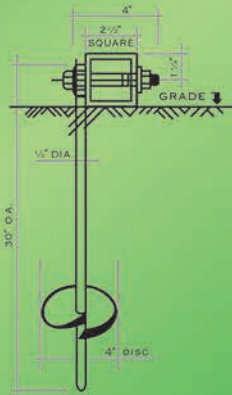

*Note: Frame 1 ft. shorter than roof lengthwise.

12'w x 31'L		18'w x 31'L		20'w x 31'L		22'w x 31'L		24'w x 31'L	
12' x 31'	$1345.00	18' x 31'	$1495.00	20' x 31'	$1845.00	22' x 31'	$2195.00	24' x 31'	$2395.00
7 Ft. Leg	$90.00	7 Ft. Leg	$90.00	7 Ft. Leg	$90.00	7 Ft. Leg	$90.00	7 Ft. Leg	$90.00
Brace Pkg.	$100.00	Brace Pkg.	$100.00	Brace Pkg.	$100.00	Brace Pkg.	$100.00	Brace Pkg.	$100.00
10 Ft. Sides	$300.00	10 Ft. Sides	$300.00	10 Ft. Sides	$300.00	10 Ft. Sides	$300.00	10 Ft. Sides	$300.00
Back	$520.00	Back	$625.00	Back	$685.00	Back	$835.00	Back	$880.00
Front	$520.00	Front	$625.00	Front	$685.00	Front	$835.00	Front	$880.00
Roll Up Door (9'X 7')	$390.00	Roll Up Door (9'X 7')	$390.00	Roll Up Door (9'X 7')	$390.00	Roll Up Door (9'X 7')	$390.00	Roll Up Door (9'X 7')	$390.00
Price With Options ⇨	$3265.00	Price With Options ⇨	$3625.00	Price With Options ⇨	$4095.00	Price With Options ⇨	$4745.00	Price With Options ⇨	$5035.00
12'w x 36'L		18'w x 36'L		20'w x 36'L		22'w x 36'L		24'w x 36'L	
12' x 36'	$1595.00	18' x 36'	$1745.00	20' x 36'	$2195.00	22' x 36'	$2545.00	24' x 36'	$2745.00
7 Ft. Leg	$105.00	7 Ft. Leg	$105.00	7 Ft. Leg	$105.00	7 Ft. Leg	$105.00	7 Ft. Leg	$105.00
Brace Pkg.	$120.00	Brace Pkg.	$120.00	Brace Pkg.	$120.00	Brace Pkg.	$120.00	Brace Pkg.	$120.00
10 Ft. Sides	$300.00	10 Ft. Sides	$300.00	10 Ft. Sides	$300.00	10 Ft. Sides	$300.00	10 Ft. Sides	$300.00
Back	$520.00	Back	$625.00	Back	$685.00	Back	$835.00	Back	$880.00
Front	$520.00	Front	$625.00	Front	$685.00	Front	$835.00	Front	$880.00
Roll Up Door (9'X 7')	$390.00	Roll Up Door (9'X 7')	$390.00	Roll Up Door (9'X 7')	$390.00	Roll Up Door (9'X 7')	$390.00	Roll Up Door (9'X 7')	$390.00
Price With Options ⇨	$3550.00	Price With Options ⇨	$3910.00	Price With Options ⇨	$4480.00	Price With Options ⇨	$5130.00	Price With Options ⇨	$5420.00
12'w x 41'L		18'w x 41'L		20'w x 41'L		22'w x 41'L		24'w x 41'L	
12' x 41'	$1845.00	18' x 41'	$2095.00	20' x 41'	$2545.00	22' x 41'	$2995.00	24' x 41'	$3195.00
7 Ft. Leg	$120.00	7 Ft. Leg	$120.00	7 Ft. Leg	$120.00	7 Ft. Leg	$120.00	7 Ft. Leg	$120.00
Brace Pkg.	$140.00	Brace Pkg.	$140.00	Brace Pkg.	$140.00	Brace Pkg.	$140.00	Brace Pkg.	$140.00
10 Ft. Sides	$300.00	10 Ft. Sides	$300.00	10 Ft. Sides	$300.00	10 Ft. Sides	$300.00	10 Ft. Sides	$300.00
Back	$520.00	Back	$625.00	Back	$685.00	Back	$835.00	Back	$880.00
Front	$520.00	Front	$625.00	Front	$685.00	Front	$835.00	Front	$880.00
Roll Up Door (9'X 7')	$390.00	Roll Up Door (9'X 7')	$390.00	Roll Up Door (9'X 7')	$390.00	Roll Up Door (9'X 7')	$390.00	Roll Up Door (9'X 7')	$390.00
Price With Options ⇨	$3835.00	Price With Options ⇨	$4295.00	Price With Options ⇨	$4865.00	Price With Options ⇨	$5615.00	Price With Options ⇨	$5905.00