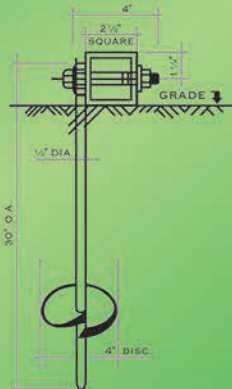

*Note: Frame 1 ft. shorter than roof lengthwise.