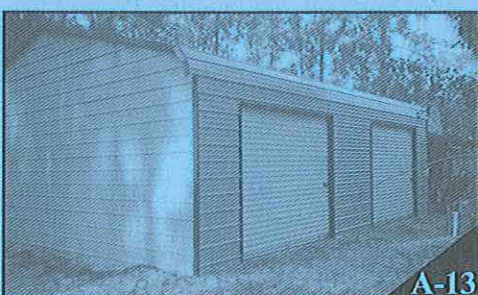

SPECIAL LOW PRICE!!

FULLY ENCLOSED GARAGES

Photos shown above may include extra options.

SUPERIOR CARPORTS, INC.

HORIZONTAL

Utility Carports With 5 ft. Enclosure On Back

We recommend Vertical Roof on
any units past 31 ft. in Length.

29 Gauge
Steel Roof

Trim For
Finished
Appearance

2 1/2"
14 Gauge
Galvanized
Frame

Extras like walk-in
doors and windows
are available!

Call Your Dealer

30" Augers for Dirt
\$30.00 Each installed
\$15.00 not installed