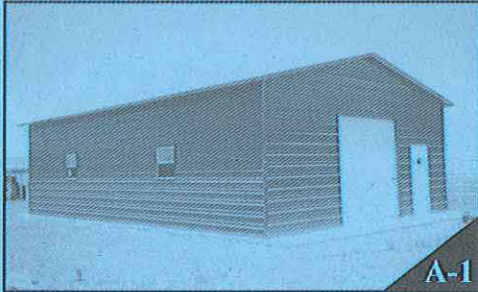

SPECIAL LOW PRICE!!

FULLY ENCLOSED GARAGES

Photos shown above may include extra options.

SUPERIOR CARPORTS, INC.

HORIZONTAL

Utility Carports With 5 ft. Enclosure On Back

We recommend Vertical Roof on
any units past 31 ft. in Length.

29 Gauge
Steel Roof

Trim For
Finished
Appearance

2 1/2"
14 Gauge
Galvanized
Frame

Extras like walk-in
doors and windows
are available!

Call Your Dealer

30" Augers for Dirt
\$30.00 Each installed
\$15.00 not installed