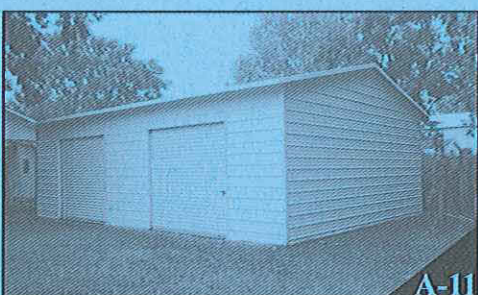

SPECIAL LOW PRICE!!

FULLY ENCLOSED GARAGES

Photos shown above may include extra options.

SUPERIOR CARPORTS, INC.

HORIZONTAL

Utility Carports With 5 ft. Enclosure On Back

We recommend Vertical Roof on
any units past 31 ft. in Length.

29 Gauge
Steel Roof

Trim For
Finished
Appearance

2 1/2"
14 Gauge
Galvanized
Frame

Extras like walk-in
doors and windows
are available!

Call Your Dealer

30" Augers for Dirt
\$30.00 Each installed
\$15.00 not installed