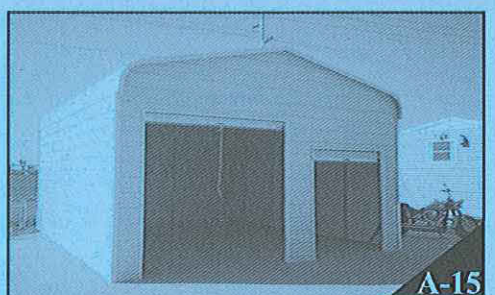

SPECIAL LOW PRICE!!

FULLY ENCLOSED GARAGES

Photos shown above may include extra options.

SUPERIOR CARPORTS, INC.

HORIZONTAL

Utility Carports With 5 ft. Enclosure On Back

We recommend Vertical Roof on
any units past 31 ft. in Length.

29 Gauge
Steel Roof

Trim For
Finished
Appearance

2 1/2"
14 Gauge
Galvanized
Frame

Extras like walk-in
doors and windows
are available!

Call Your Dealer

30" Augers for Dirt
\$30.00 Each installed
\$15.00 not installed