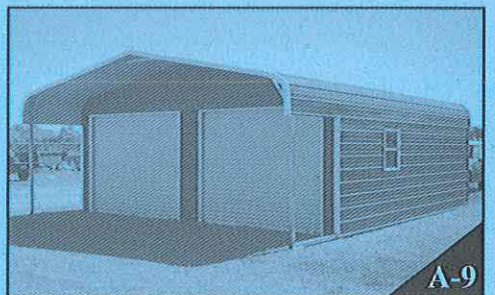

SPECIAL LOW PRICE!!

FULLY ENCLOSED GARAGES

Photos shown above may include extra options.

SUPERIOR CARPORTS, INC.

HORIZONTAL

Utility Carports With 5 ft. Enclosure On Back

We recommend Vertical Roof on
any units past 31 ft. in Length.

29 Gauge
Steel Roof

Trim For
Finished
Appearance

2 1/2"
14 Gauge
Galvanized
Frame

Extras like walk-in
doors and windows
are available!

Call Your Dealer

30" Augers for Dirt
\$30.00 Each installed
\$15.00 not installed