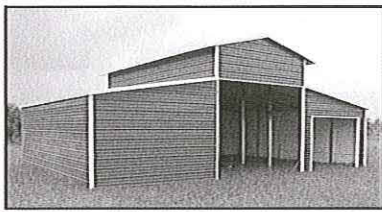

BARN STYLE

HORIZONTAL

Available Models